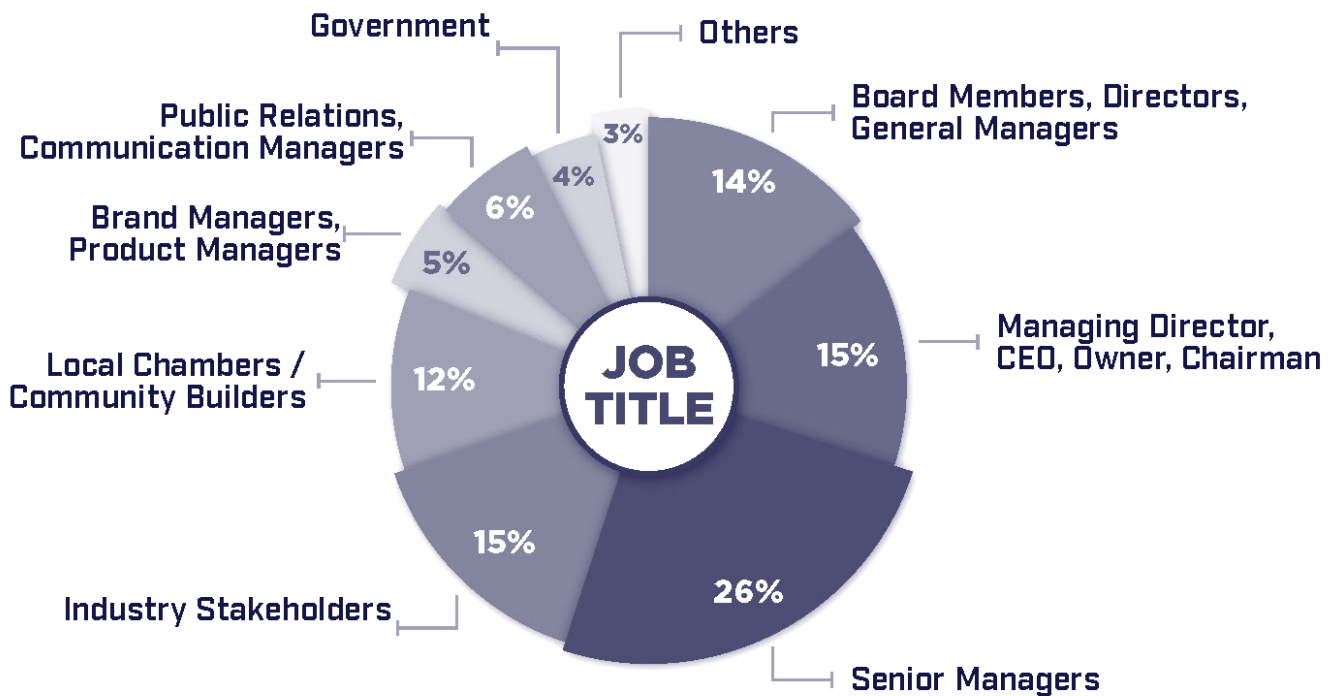

2023 PARTNERS IN PROSPERITY MEDIA KIT

CONNECT WITH MANITOBA'S BUSINESS LEADERS

PARTNERS IN PROSPERITY celebrates the contributions and successes of Manitoba's diverse business community, from large employers to innovative entrepreneurs and community leaders. Our goal is to showcase our province's leading business services organizations and reveal the breadth and diversity of our region's economic activity.

Delivered directly to a targeted, engaged and influential audience of almost 10,000 businesses across Manitoba, **PARTNERS IN PROSPERITY** provides excellent advertiser visibility.

Choose from an array of ad sizing options to best meet your needs, or invest in a profile feature, an unique way to attract potential customers with added marketing power. This distinctive annual feature is glossy and full-colour, perfect bound, and stays on the desks of MCC members for the duration of the year.

PARTNERS IN PROSPERITY is advertising with impact that tells your organization's special story and gets you results.

OUR AUDIENCE:

DECISION MAKERS with PURCHASING POWER

INFLUENCERS C-SUITE DECISION MAKERS AGENDA SETTERS WORLD CLASS LEADERS
COMMUNITY BUILDERS INVESTMENT INSIDERS THOUGHT LEADERS INSPIRING VISIONARIES

PARTNERS IN PROSPERITY will be delivered to almost 10,000 businesses within the Manitoba Chambers of Commerce membership network, connecting you with the province's leaders of today and tomorrow.

INFLUENTIAL FEATURES: With a very limited quantity of feature profiles available your business will live at the centre of impactful stories. Additional bonus: features to receive individual social media boosts upon release of publication to a combined 15,000 MCC social media followers.