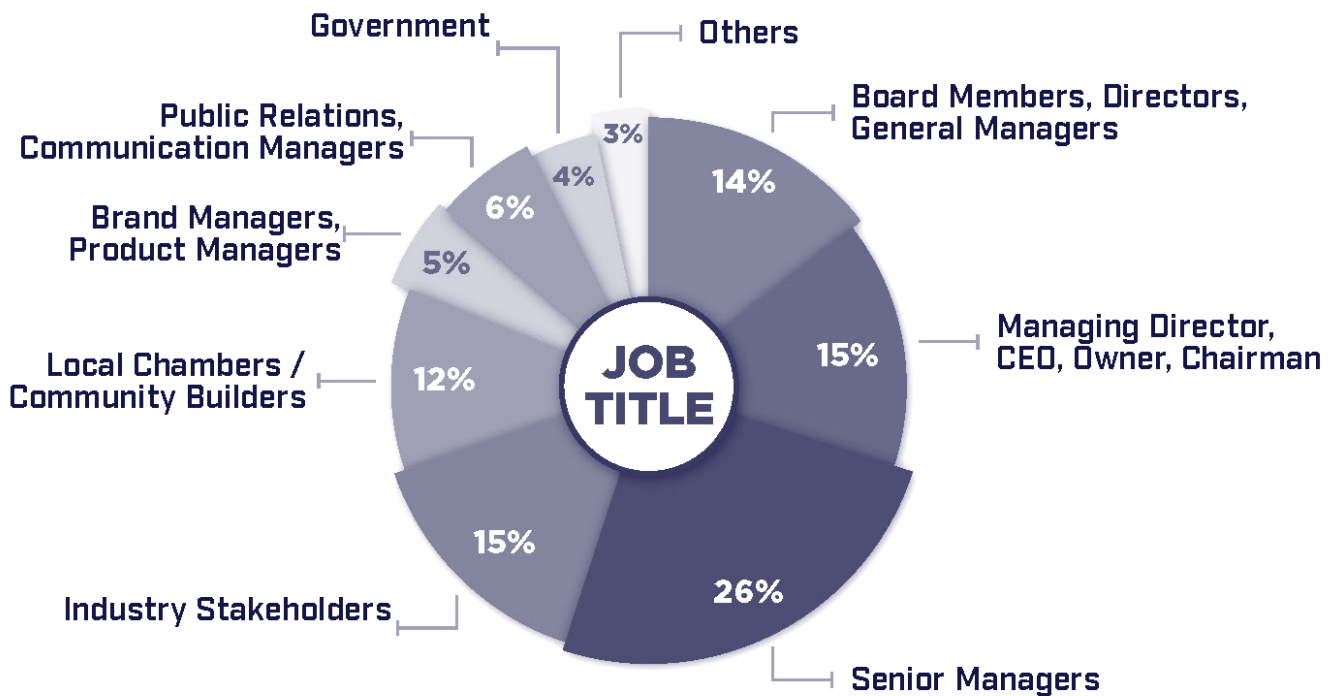

OUR AUDIENCE:

DECISION MAKERS with PURCHASING POWER

INFLUENCERS C-SUITE DECISION MAKERS AGENDA SETTERS WORLD CLASS LEADERS
COMMUNITY BUILDERS INVESTMENT INSIDERS THOUGHT LEADERS INSPIRING VISIONARIES