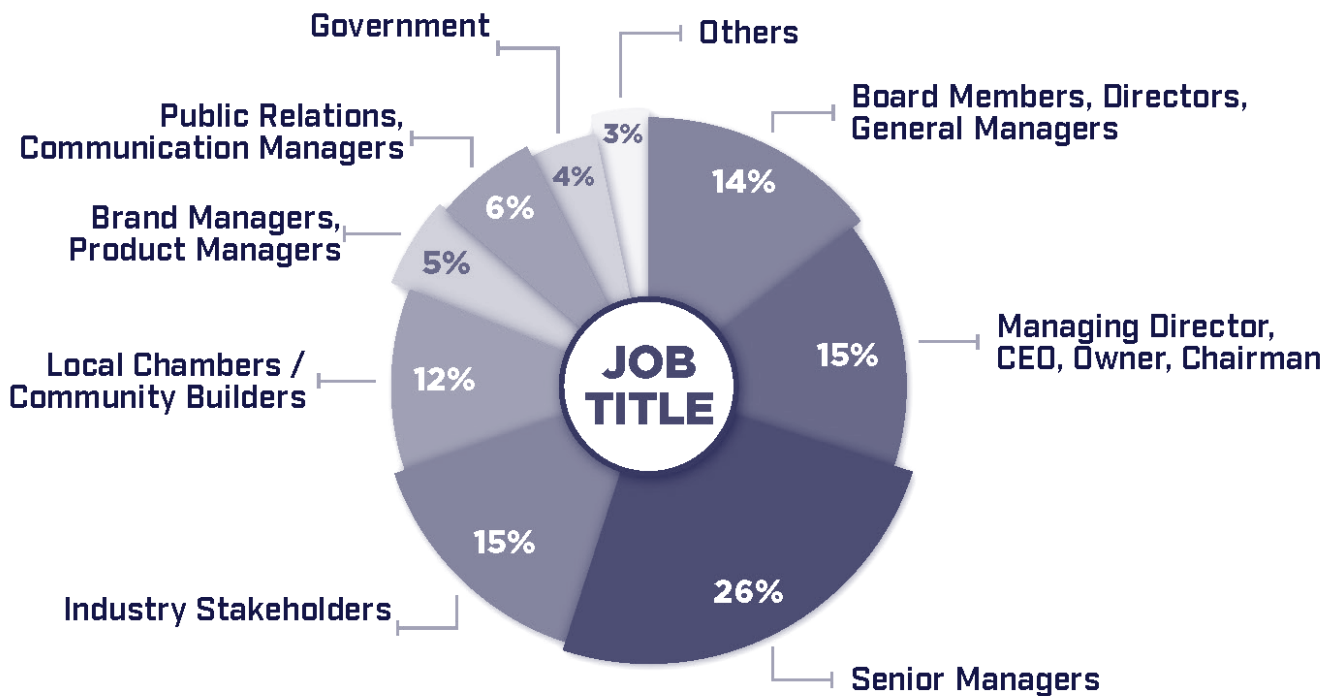

2022 PARTNERS IN PROSPERITY MEDIA KIT

CONNECT WITH MANITOBA'S BUSINESS LEADERS

PARTNERS IN PROSPERITY celebrates the contributions and successes of Manitoba's diverse business community, from large employers to innovative entrepreneurs and community leaders. Our goal is to showcase our province's leading business services organizations and reveal the breadth and diversity of our region's economic activity.

Delivered directly to a targeted, engaged and influential audience of almost 10,000 businesses across Manitoba, **PARTNERS IN PROSPERITY** provides excellent advertiser visibility.

Choose from an array of ad sizing options to best meet your needs, or invest in a profile feature, an unique way to attract potential customers with added marketing power. This distinctive annual feature is glossy and full-colour, perfect bound, and stays on the desks of MCC members for the duration of the year.

PARTNERS IN PROSPERITY is advertising with impact that tells your organization's special story and gets you results.

OUR AUDIENCE:

DECISION MAKERS with PURCHASING POWER

INFLUENCERS C-SUITE DECISION MAKERS AGENDA SETTERS WORLD CLASS LEADERS
COMMUNITY BUILDERS INVESTMENT INSIDERS THOUGHT LEADERS INSPIRING VISIONARIES

PARTNERS IN PROSPERITY will be delivered to almost 10,000 businesses within the Manitoba Chambers of Commerce membership network, connecting you with the province's leaders of today and tomorrow.

INFLUENTIAL FEATURES: With a very limited quantity of feature profiles available your business will live at the centre of impactful stories. Additional bonus: features to receive individual social media boosts upon release of publication to a combined 15,000 MCC social media followers.