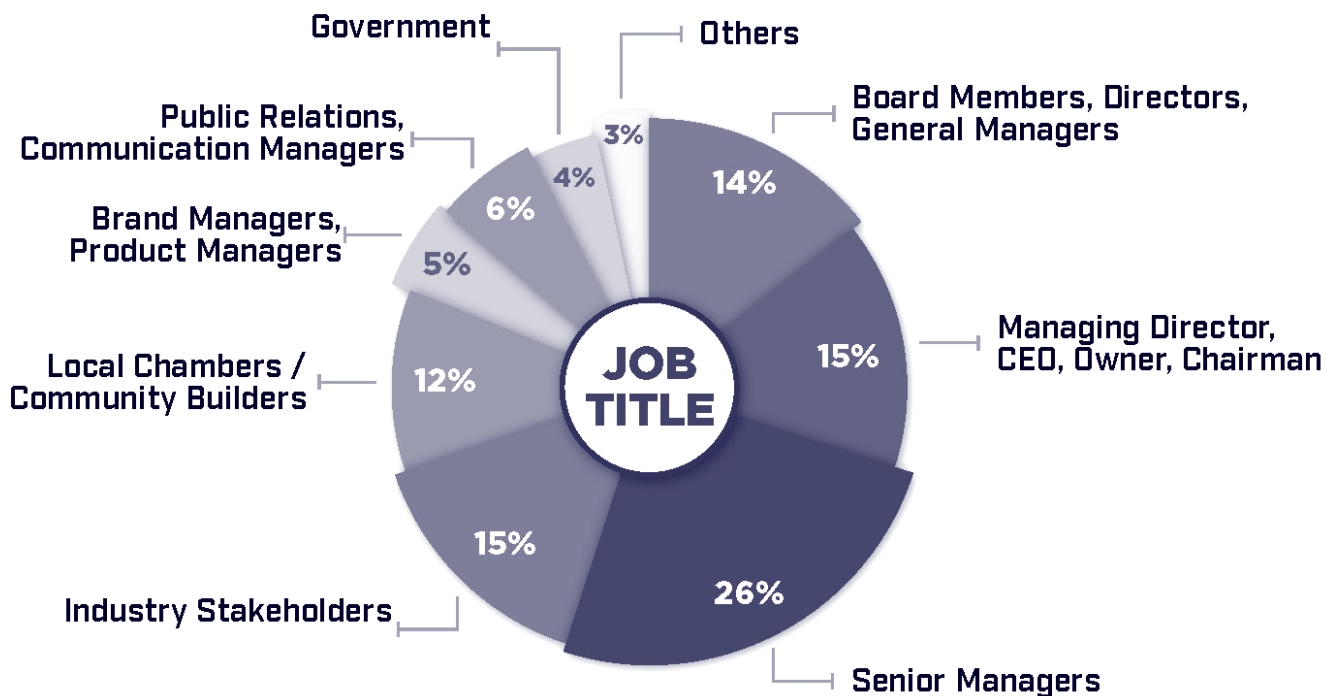

PARTNERS IN PROSPERITY creates a space to celebrate Manitoba businesses. It reveals the breadth and diversity of our region's economic activity. This distinctive annual feature offers an exclusive glimpse into different facets of our local business environment.

It is advertising that gets you results. Our influential audience turns to **PARTNERS IN PROSPERITY** to keep current on the latest business thinking and groundbreaking strategy inside and outside their industries, their markets, and their functions. **PARTNERS IN PROSPERITY** presents a thoughtful, balanced perspective that helps guide businesses to success.

Read by a targeted and engaged audience of 10,000, **PARTNERS IN PROSPERITY** increases your visibility to the broader business community and markets your business as an expert in your field. Choose from the array of ad space that best meets your needs or invest in a profile feature, a unique way to attract potential customers with added marketing power.

PARTNERS IN PROSPERITY readers constitute an extraordinary audience of remarkable value to you. They are top-tier business leaders who possess the resources and authority to implement major corporate purchasing decisions. They are also affluent, educated consumers who purchase and invest for their families and themselves.

OUR AUDIENCE:

EXTRAORDINARY DECISION MAKERS, EXCEPTIONAL PURCHASING POWER